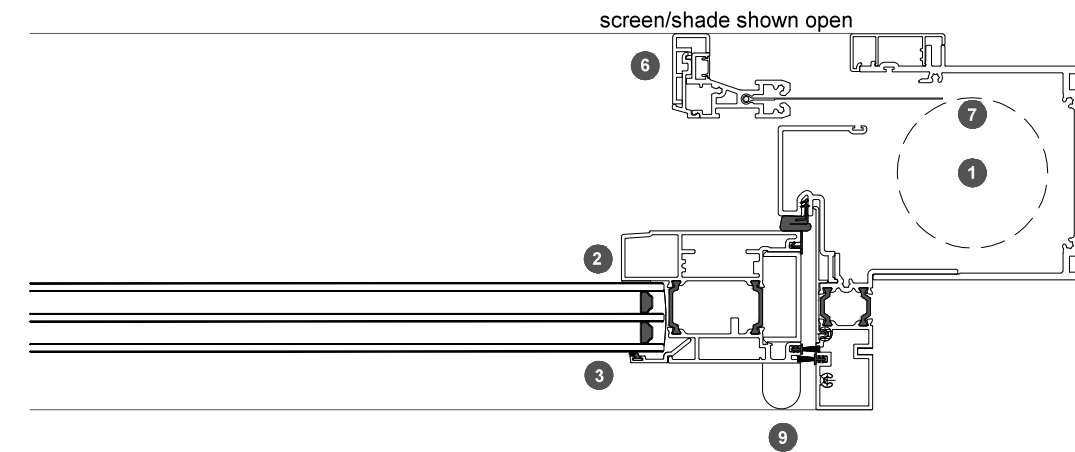

3. head detail

4. sill detail

elevation key

plan key

- | | |
|--------------------|----------------|
| 1 screen/shade box | 6 screen stile |
| 2 door panel stile | 7 screen/blind |
| 3 glazing | 8 lever handle |
| 4 top rail | 9 pivot |
| 5 bottom rail | |

legend

1. jamb detail

2. jamb detail