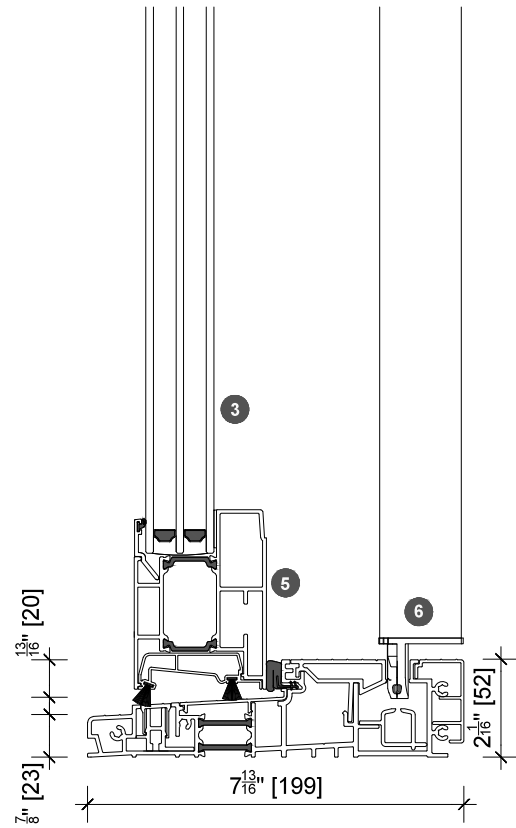

3. head detail

4. sill detail

elevation key

plan key

- | | |
|--------------------|----------------|
| 1 screen/shade box | 6 screen stile |
| 2 door panel stile | 7 screen/blind |
| 3 glazing | 8 lever handle |
| 4 top rail | 9 pivot |
| 5 bottom rail | |

legend

1. jamb detail

2. jamb detail