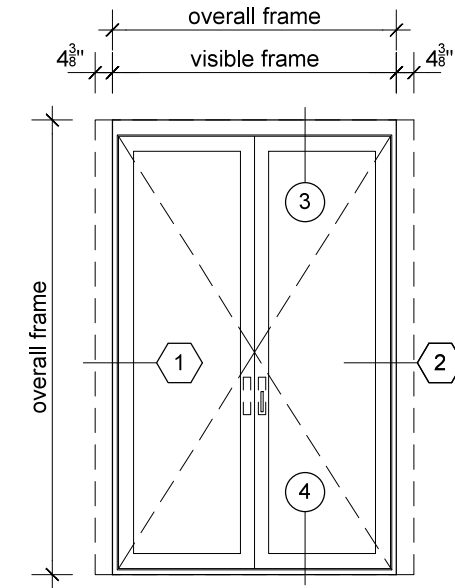

3. head detail

4. sill detail

elevation key

plan key

- | | |
|--------------------|----------------|
| 1 screen/shade box | 6 screen stile |
| 2 door panel stile | 7 screen/blind |
| 3 glazing | 8 lever handle |
| 4 top rail | 9 pivot |
| 5 bottom rail | |

legend

1. jamb detail

2. jamb detail