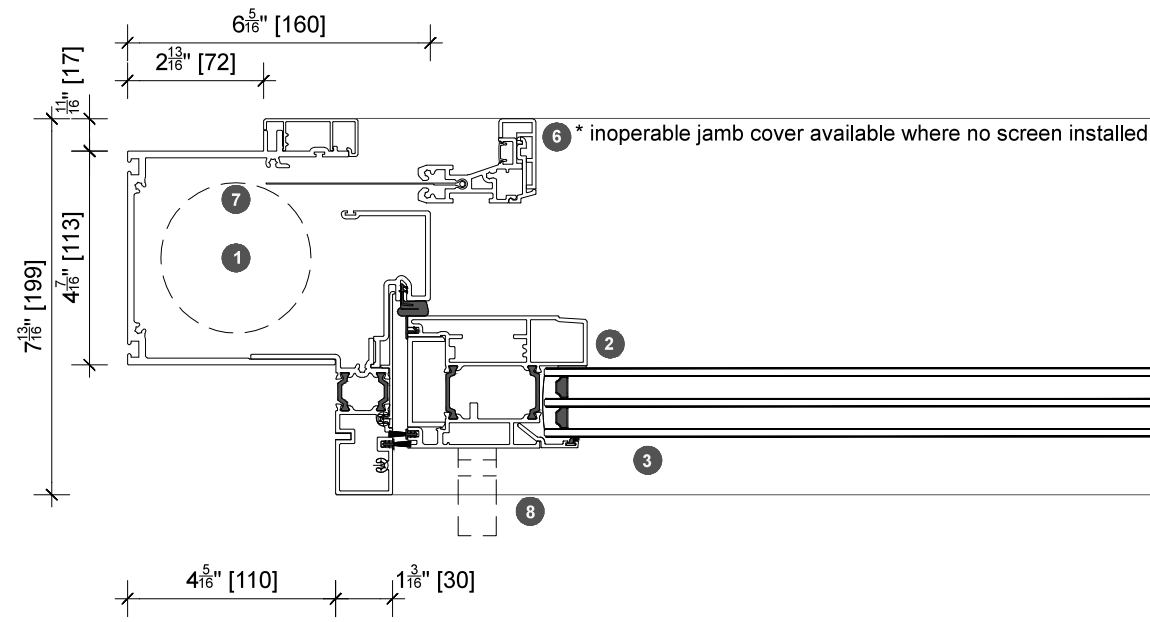

3. head detail

4. sill detail

elevation key

plan key

- | | |
|--------------------|----------------|
| 1 screen/shade box | 6 screen stile |
| 2 door panel stile | 7 screen/blind |
| 3 glazing | 8 lever handle |
| 4 top rail | 9 pivot |
| 5 bottom rail | |

legend

1. jamb detail

2. jamb detail