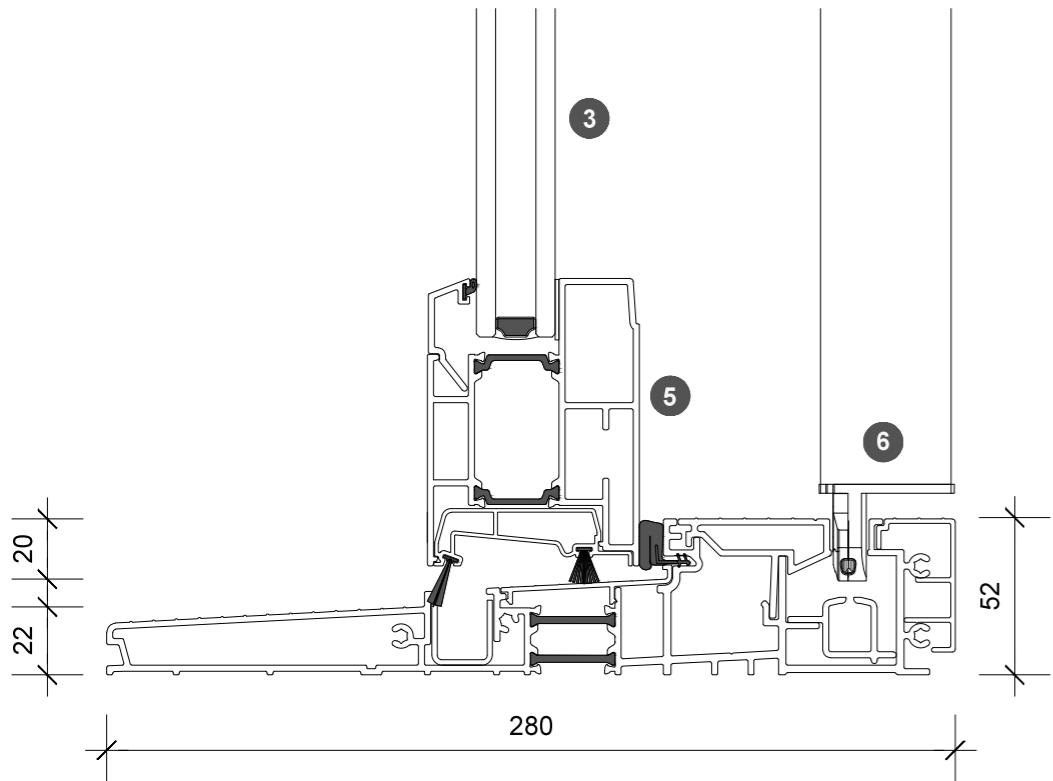

3. head detail

Head support bracket provided where fixing is inboard of the carrier track (folding doors only)

- 1 screen/shade box
- 2 door panel stile
- 3 glazing
- 4 top rail
- 5 bottom rail
- 6 screen stile
- 7 screen/blind
- 8 lever handle
- 9 pivot

legend

4. sill detail

1. jamb detail

2. jamb detail