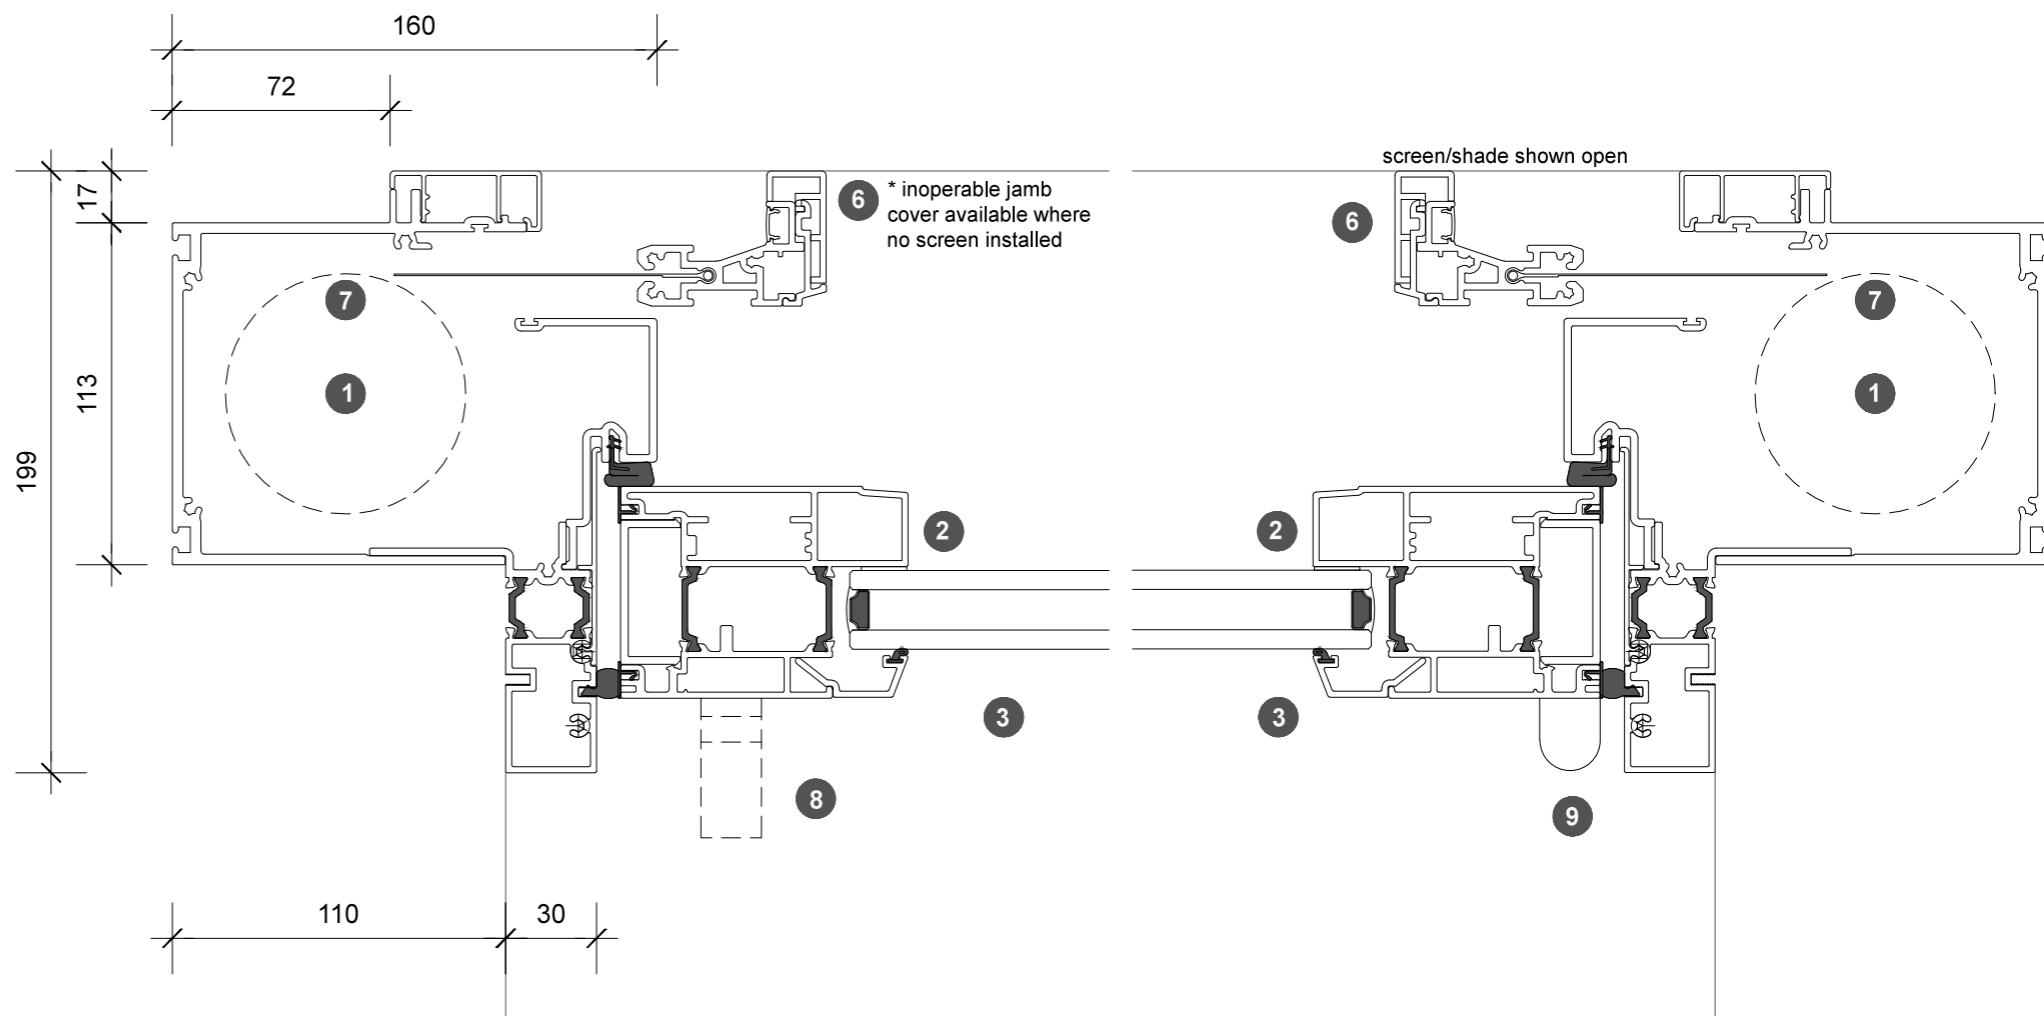

3. head detail

Head support bracket provided where fixing is inboard of the carrier track (folding doors only)

- 1 screen/shade box
- 2 door panel stile
- 3 glazing
- 4 top rail
- 5 bottom rail
- 6 screen stile
- 7 screen/blind
- 8 lever handle
- 9 pivot

legend

4. sill detail

1. jamb detail

2. jamb detail