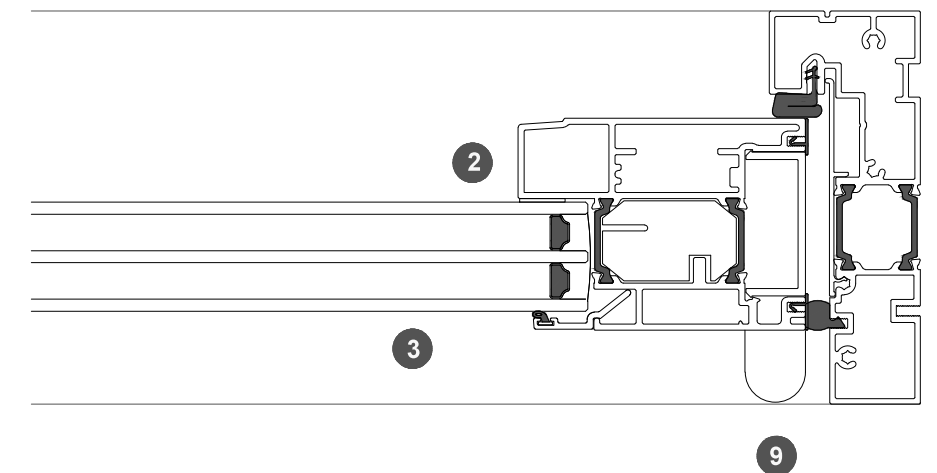

3. head detail

4. sill detail

1. jamb detail

elevation key

plan key

- 1 screen/shade box
- 2 door panel stile
- 3 glazing
- 4 top rail
- 5 bottom rail
- 6 screen stile
- 7 screen/blind
- 8 lever handle
- 9 pivot

legend

2. jamb detail