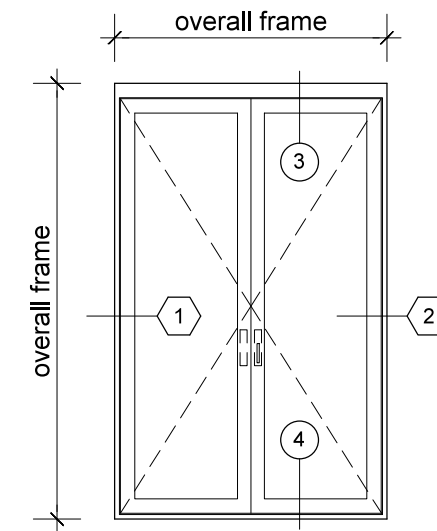

3. head detail

4. sill detail

1. jamb detail

elevation key

plan key

- 1 screen/shade box
- 2 door panel stile
- 3 glazing
- 4 top rail
- 5 bottom rail
- 6 screen stile
- 7 screen/blind
- 8 lever handle
- 9 pivot

legend

2. jamb detail