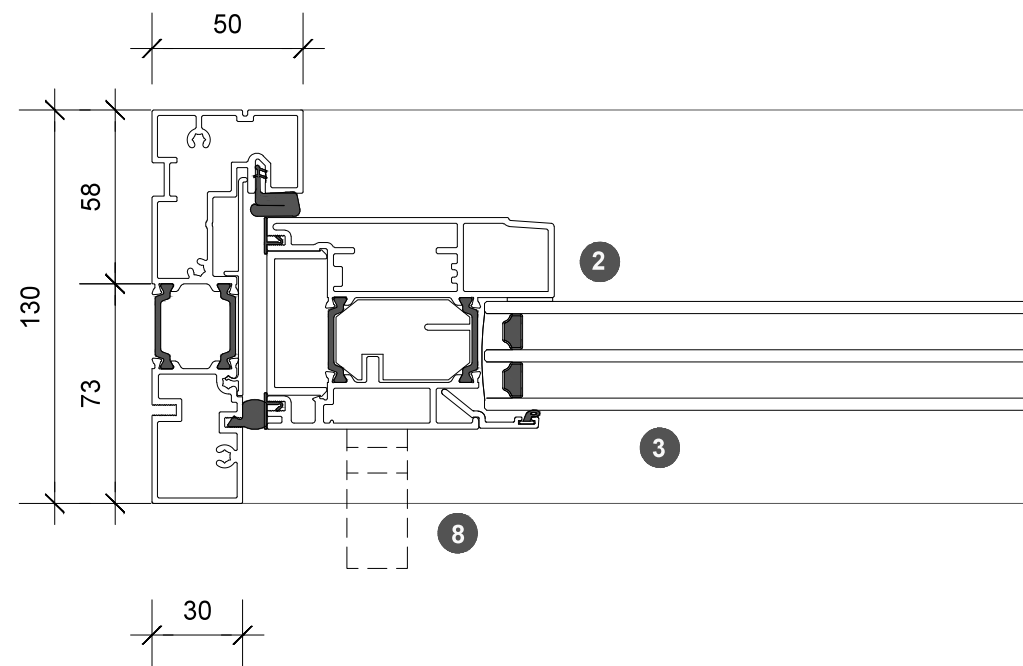

3. head detail

4. sill detail

1. jamb detail

elevation key

plan key

- 1 screen/shade box
- 2 door panel stile
- 3 glazing
- 4 top rail
- 5 bottom rail
- 6 screen stile
- 7 screen/blind
- 8 lever handle
- 9 pivot

legend

2. jamb detail