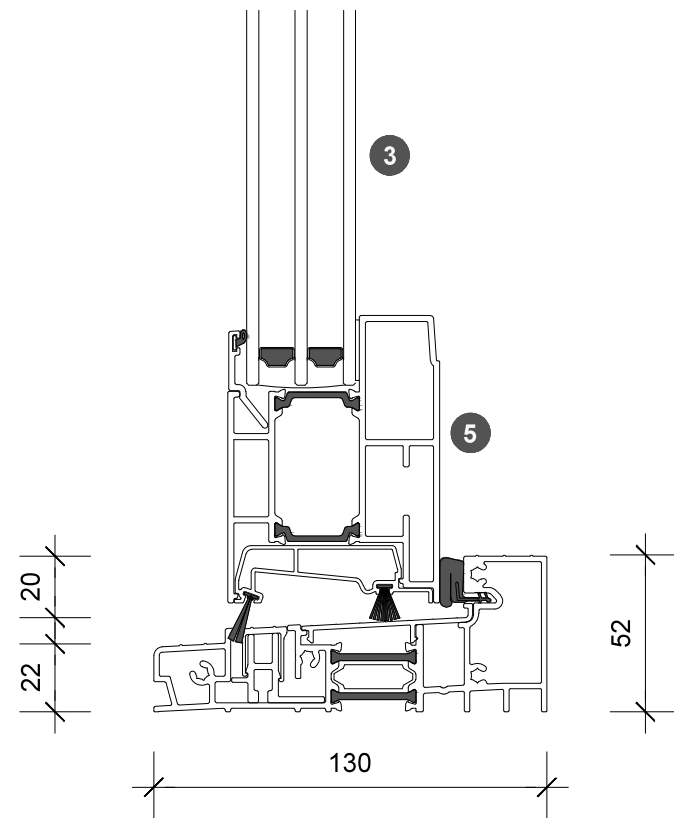

3. head detail

4. sill detail

1. jamb detail

elevation key

plan key

- 1 screen/shade box
- 2 door panel stile
- 3 glazing
- 4 top rail
- 5 bottom rail
- 6 screen stile
- 7 screen/blind
- 8 lever handle
- 9 pivot

legend

2. jamb detail