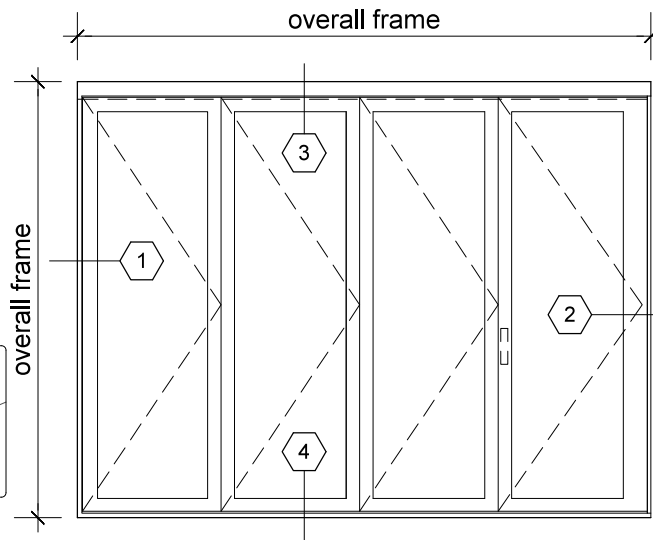

Head support bracket provided where fixing is inboard of the carrier track (folding doors only)

3a. head detail

elevation key

plan key

	right frame	
	odd no. of panels	even no. of panels
left frame		
odd number of panels	✓	✓
even number of panels	✓	✗

note: not available in even/even door panel configuration.

- 1 screen/shade box
- 2 door panel stile
- 3 glazing
- 4 top rail
- 5 bottom rail
- 6 screen stile
- 7 screen/blind
- 8 lever handle
- 9 pivot

legend

3. head detail

4. sill detail

1. jamb detail

2. jamb detail