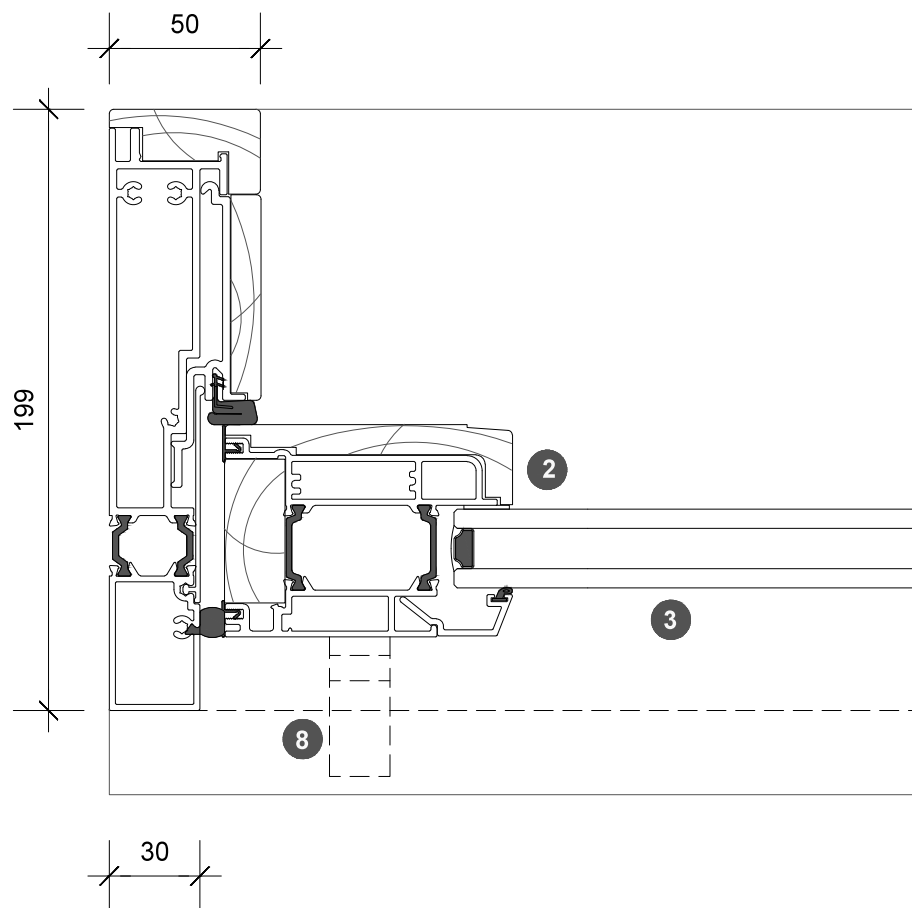

Head support bracket provided where fixing is inboard of the carrier track (folding doors only)

3a. head detail

elevation key

plan key

	right frame	
	odd no. of panels	even no. of panels
left frame		
odd number of panels	✓	✓
even number of panels	✓	✗

note: not available in even/even door panel configuration.

- 1 screen/shade box
- 2 door panel stile
- 3 glazing
- 4 top rail
- 5 bottom rail
- 6 screen stile
- 7 screen/blind
- 8 lever handle
- 9 pivot

legend

3. head detail

4. sill detail

1. jamb detail

2. jamb detail