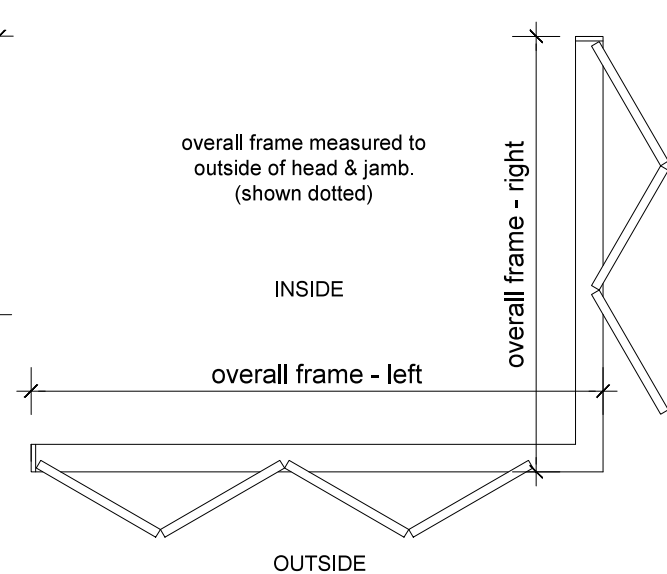

Head support bracket provided where fixing is inboard of the carrier track (folding doors only)

3a. head detail

elevation key

plan key

	right frame	
	odd no. of panels	even no. of panels
left frame		
odd number of panels	✓	✓
even number of panels	✓	✗

note: not available in even/even door panel configuration.

- 1 screen/shade box
- 2 door panel stile
- 3 glazing
- 4 top rail
- 5 bottom rail
- 6 screen stile
- 7 screen/blind
- 8 lever handle
- 9 pivot

legend

3. head detail

4. sill detail

1. jamb detail

2. jamb detail