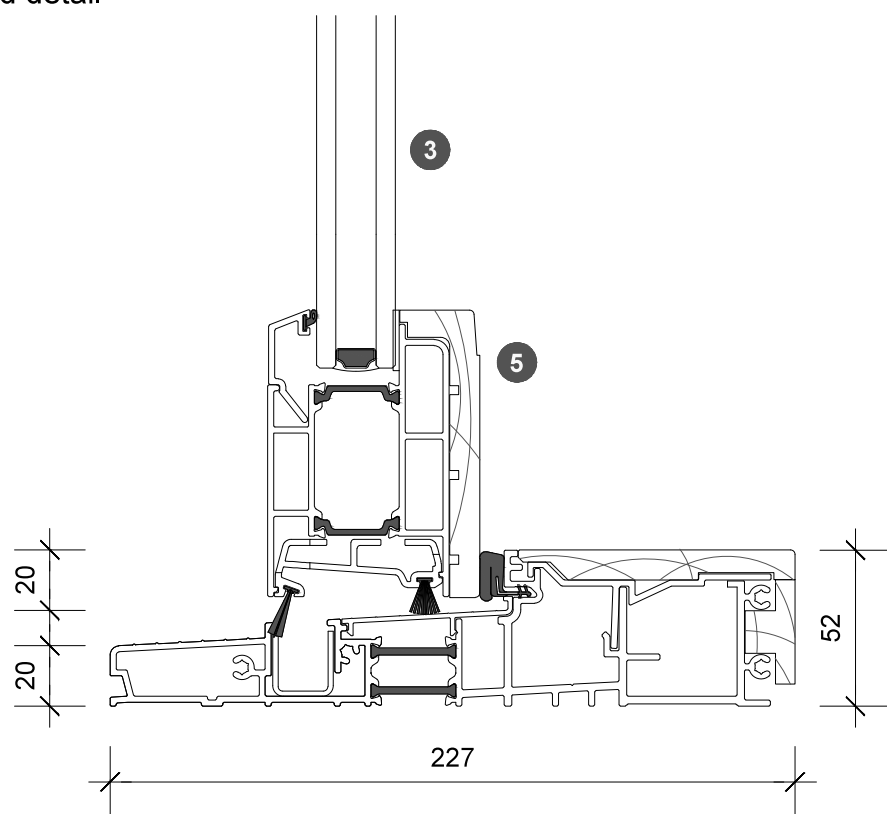

Head support bracket provided where fixing is inboard of the carrier track (folding doors only)

3a. head detail

elevation key

plan key

	right frame	
	odd no. of panels	even no. of panels
left frame		
odd number of panels	✓	✓
even number of panels	✓	✗

note: not available in even/even door panel configuration.

- 1 screen/shade box
- 2 door panel stile
- 3 glazing
- 4 top rail
- 5 bottom rail
- 6 screen stile
- 7 screen/blind
- 8 lever handle
- 9 pivot

legend

3. head detail

4. sill detail

1. jamb detail

2. jamb detail