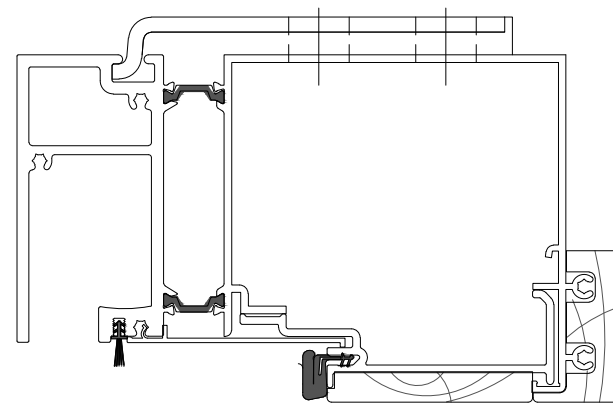

Head support bracket provided where fixing is inboard of the carrier track (folding doors only)

3a. head detail

elevation key

plan key

	right frame	
	odd no. of panels	even no. of panels
left frame		
odd number of panels	✓	✓
even number of panels	✓	✗

note: not available in even/even door panel configuration.

- 1 screen/shade box
- 2 door panel stile
- 3 glazing
- 4 top rail
- 5 bottom rail
- 6 screen stile
- 7 screen/blind
- 8 lever handle
- 9 pivot

legend

3. head detail

4. sill detail

1. jamb detail

2. jamb detail