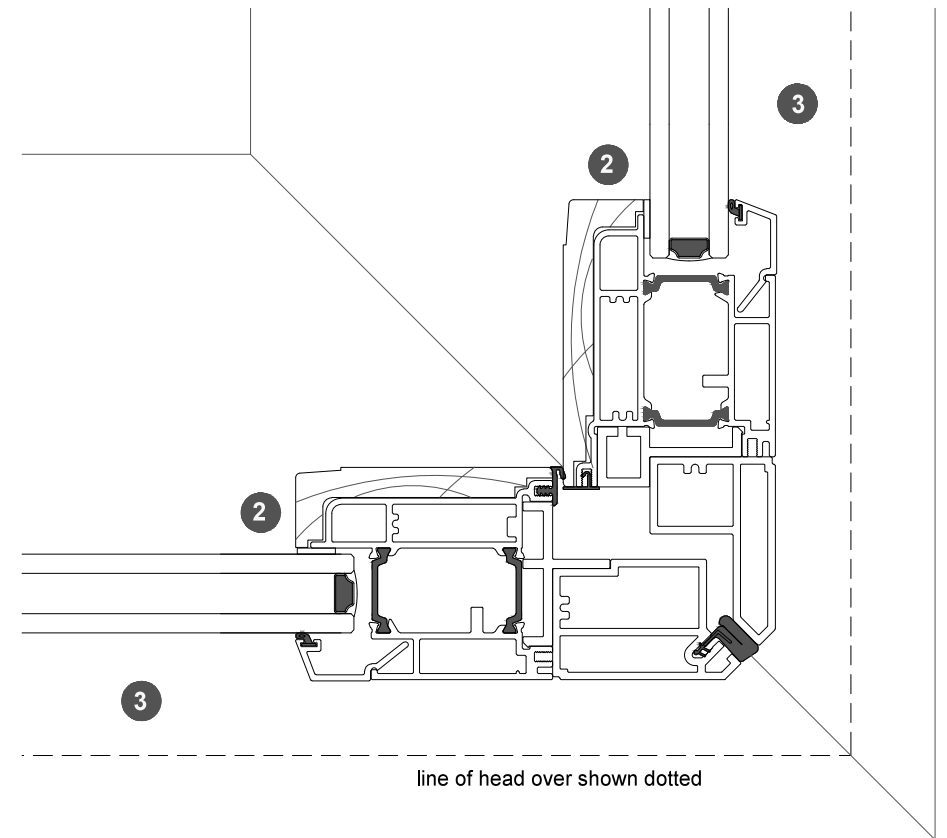

Head support bracket provided where fixing is inboard of the carrier track (folding doors only)

3a. head detail

elevation key

plan key

	right frame	
	odd no. of panels	even no. of panels
left frame		
odd number of panels	✓	✓
even number of panels	✓	✗

note: not available in even/even door panel configuration.

- 1 screen/shade box
- 2 door panel stile
- 3 glazing
- 4 top rail
- 5 bottom rail
- 6 screen stile
- 7 screen/blind
- 8 lever handle
- 9 pivot

legend

3. head detail

4. sill detail

1. jamb detail

2. jamb detail