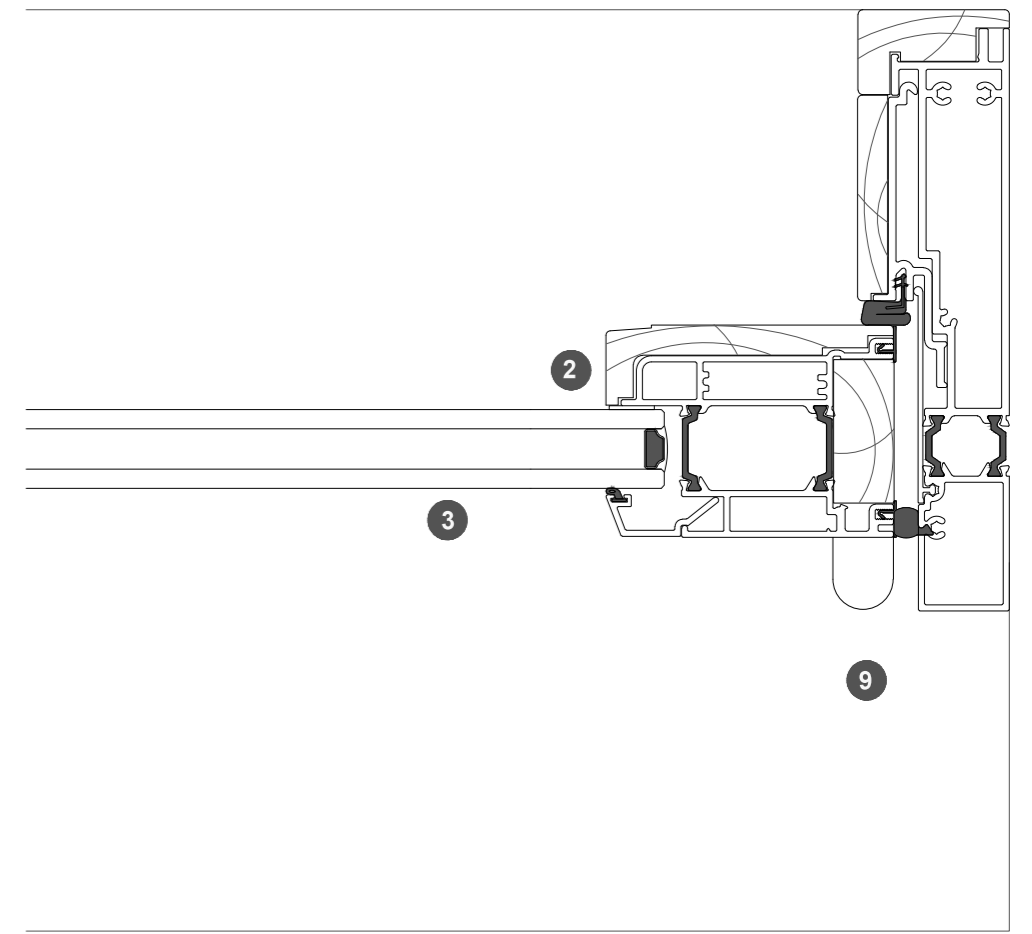

3. head detail

4. sill detail

1. jamb detail

elevation key

plan key

- 1 screen/shade box
- 2 door panel stile
- 3 glazing
- 4 top rail
- 5 bottom rail
- 6 screen stile
- 7 screen/blind
- 8 lever handle
- 9 pivot

legend

2. jamb detail