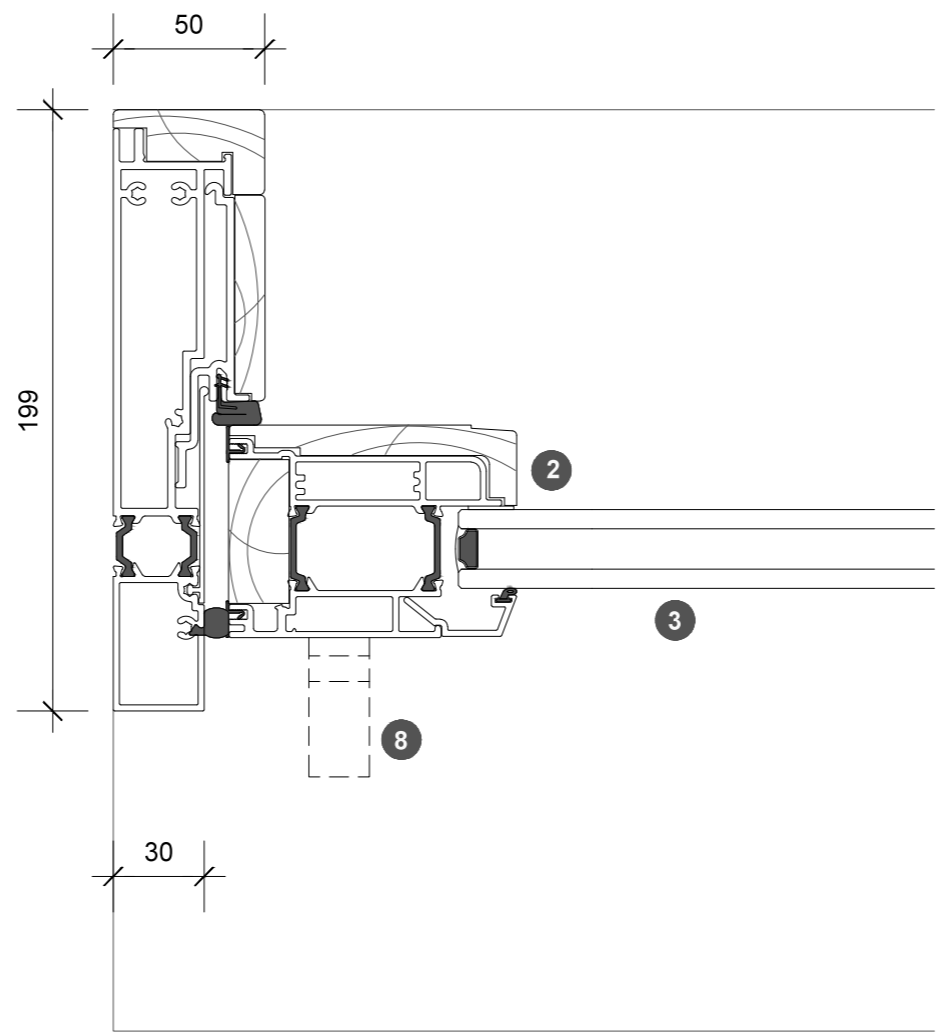

3. head detail

4. sill detail

1. jamb detail

elevation key

plan key

- 1 screen/shade box
- 2 door panel stile
- 3 glazing
- 4 top rail
- 5 bottom rail
- 6 screen stile
- 7 screen/blind
- 8 lever handle
- 9 pivot

legend

2. jamb detail