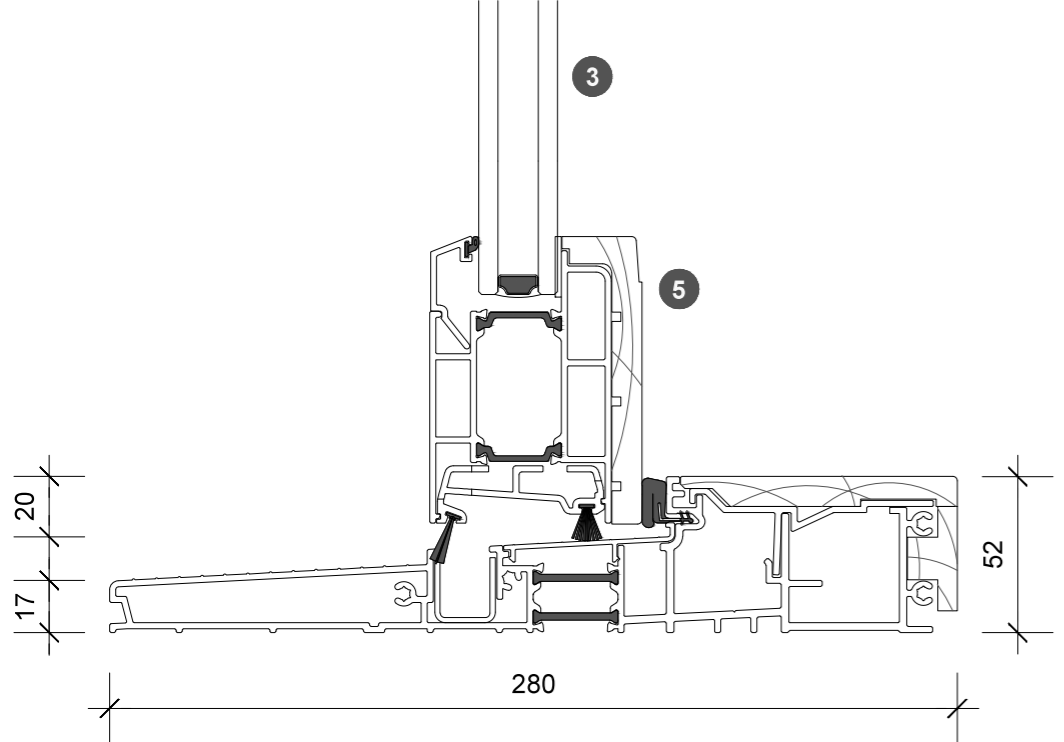

3. head detail

4. sill detail

1. jamb detail

elevation key

plan key

- 1 screen/shade box
- 2 door panel stile
- 3 glazing
- 4 top rail
- 5 bottom rail
- 6 screen stile
- 7 screen/blind
- 8 lever handle
- 9 pivot

legend

2. jamb detail