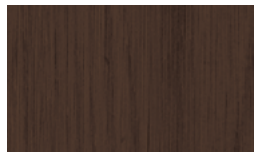

Door finishes

Wood

Our European Oak is sourced from managed forests and is available in a range of finished and unfinished options.

Fully finished - clear

Fully finished - mid

Fully finished - dark

Unfinished